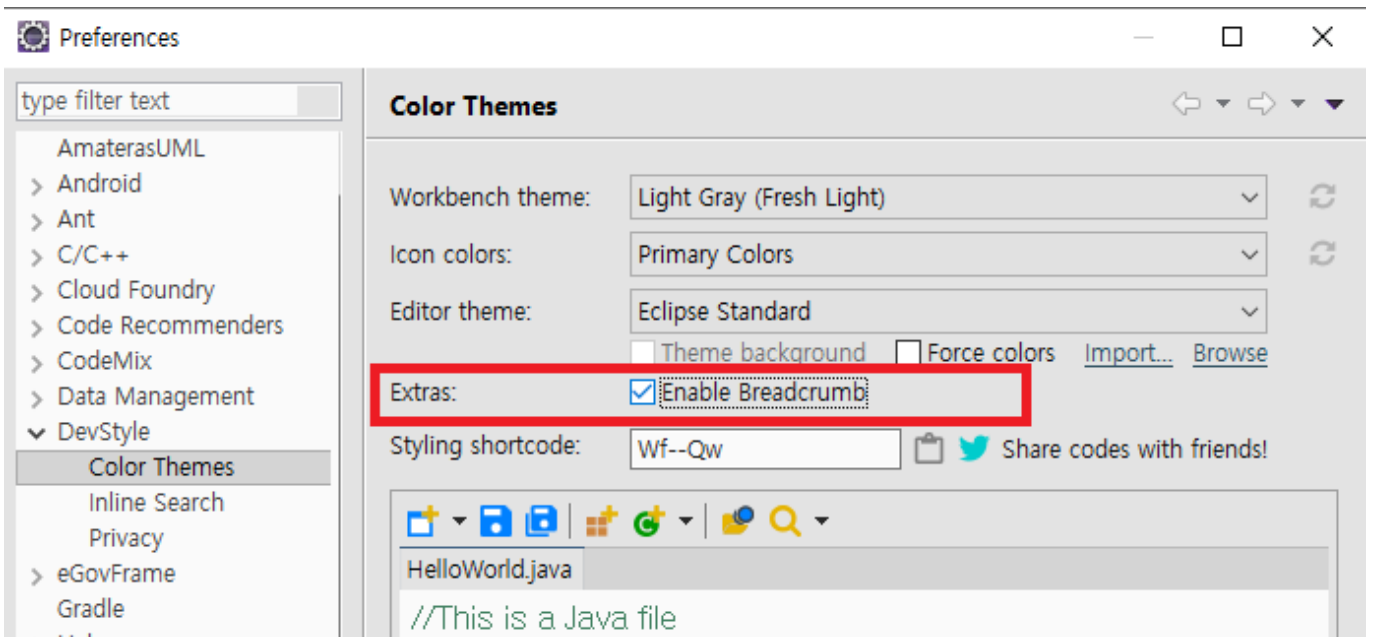

2. **Darkest Dark Theme with DevStyle**
  Window>Preferences