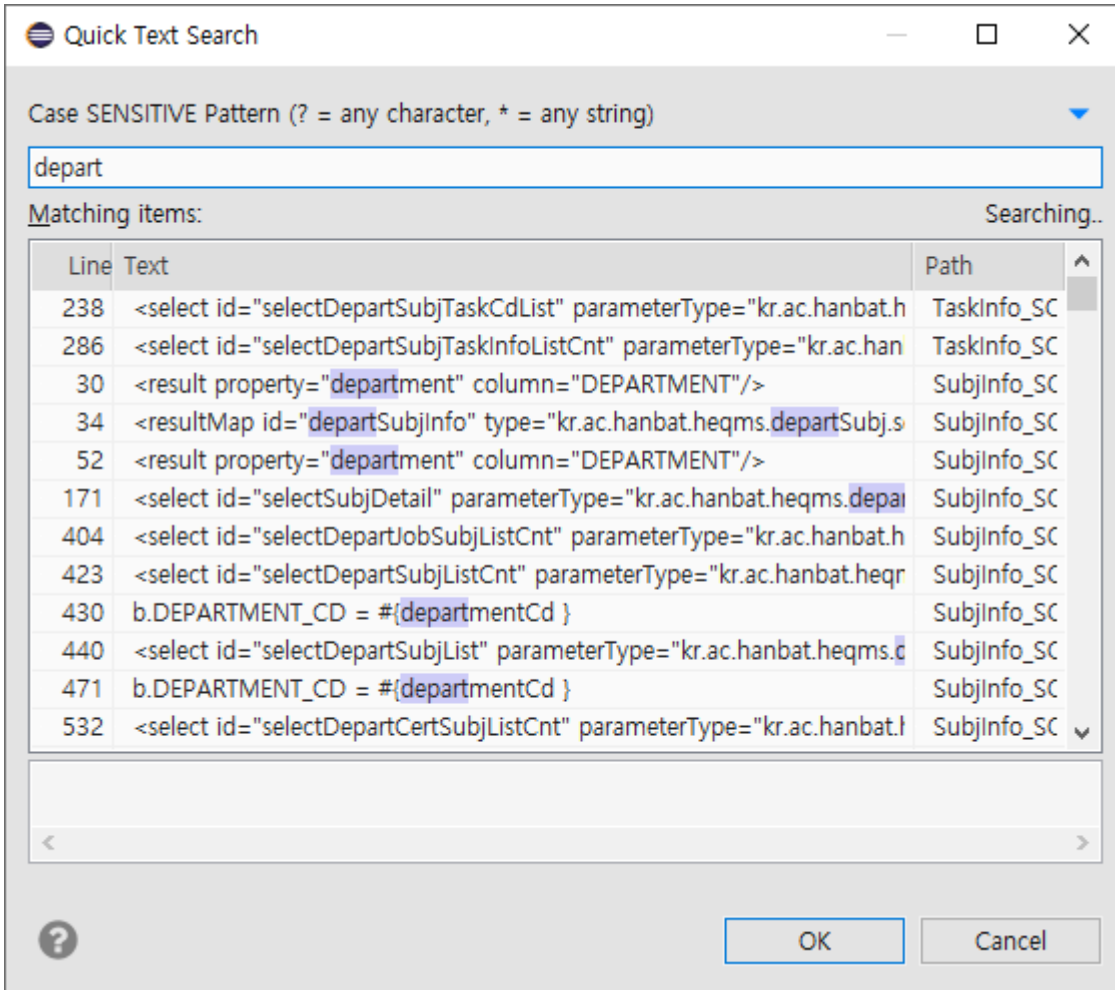

1. , Help > Eclipse Marketplace

2. 'find' 'quick search'

3. Ctrl + Shift + L Quick Text Search

Quick Text Search 가

4. Quick Search Ctrl + Shift + L , Eclipse
(Show Key Assist)'

5. Window > Preferences > Keys
—'type filter text' 'Show Key Assist'
—'Binding' 'Ctrl + Alt + Shift + L' , Apply and Close