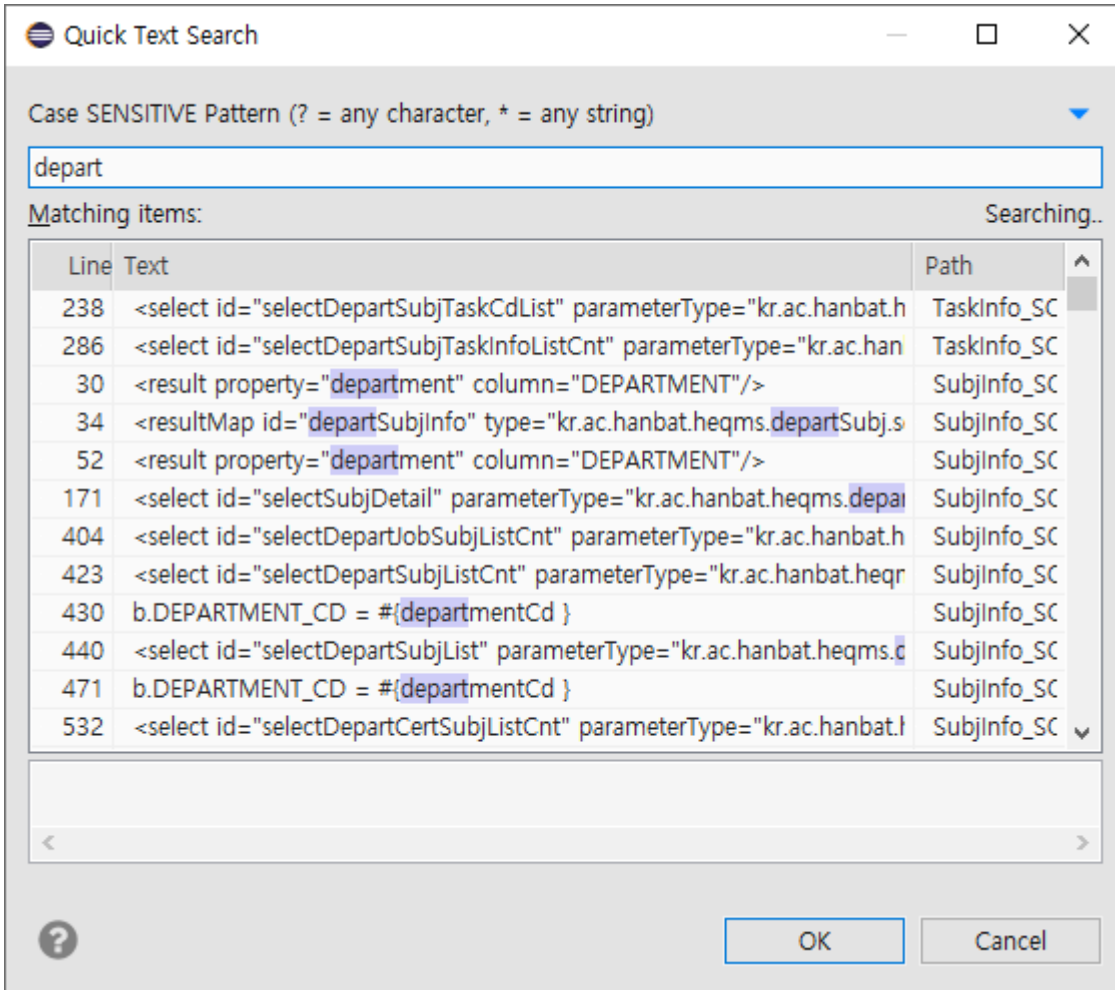

Quick Text Search 가

4. Quick Search   Ctrl + Shift + L   ,   Eclipse
(Show Key Assist)'

5. Window > Preferences > Keys
—'type filter text'   'Show Key Assist'
—'Binding'   'Ctrl + Alt + Shift + L'   , Apply and Close

1. Ctrl + H : 'File Search'   'Search' Dialog
2. Ctrl + Shift + L : 'Quick Text Search' Dialog
3. Ctrl + Alt + Shift + L :   (Show Key Assist)
  1.   , Ctrl + Alt + Shift + L   'Window > Preferences > General > Keys' Dialog
4. Ctrl + Shift + R : 'Open Resource' Dialog   !
5. Ctrl + Shift + T : 'Open Type' Dialog

Starting a Quick Text Search