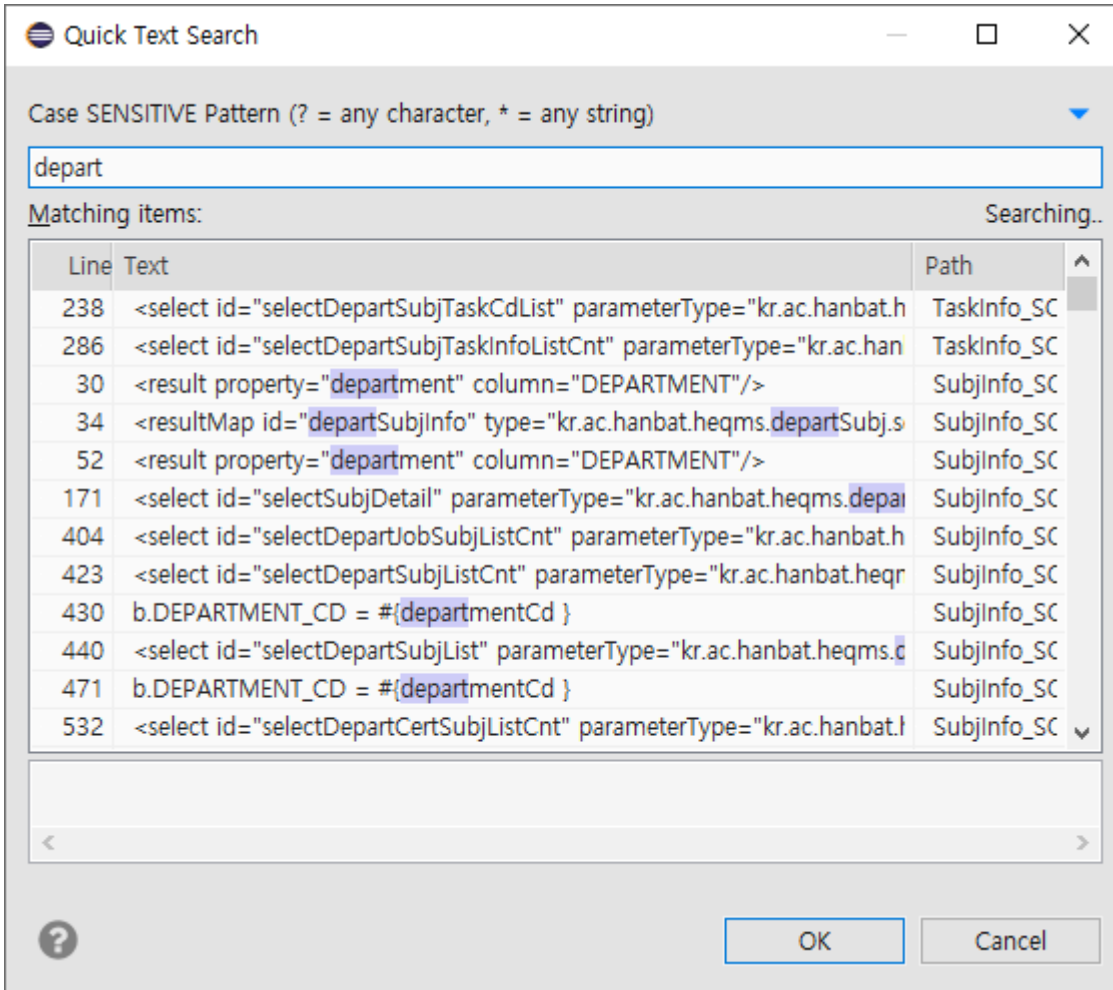

1. , Help > Eclipse Marketplace

2. 'find' 'quick search'

3. Ctrl + Shift + L Quick Text Search

Quick Text Search 가

4. Quick Search Ctrl + Shift + L , Eclipse
(Show Key Assist)'

5. Window > Preferences > Keys
 —'type filter text' 'Show Key Assist'
 —'Binding' 'Ctrl + Alt + Shift + L' , Apply and Close