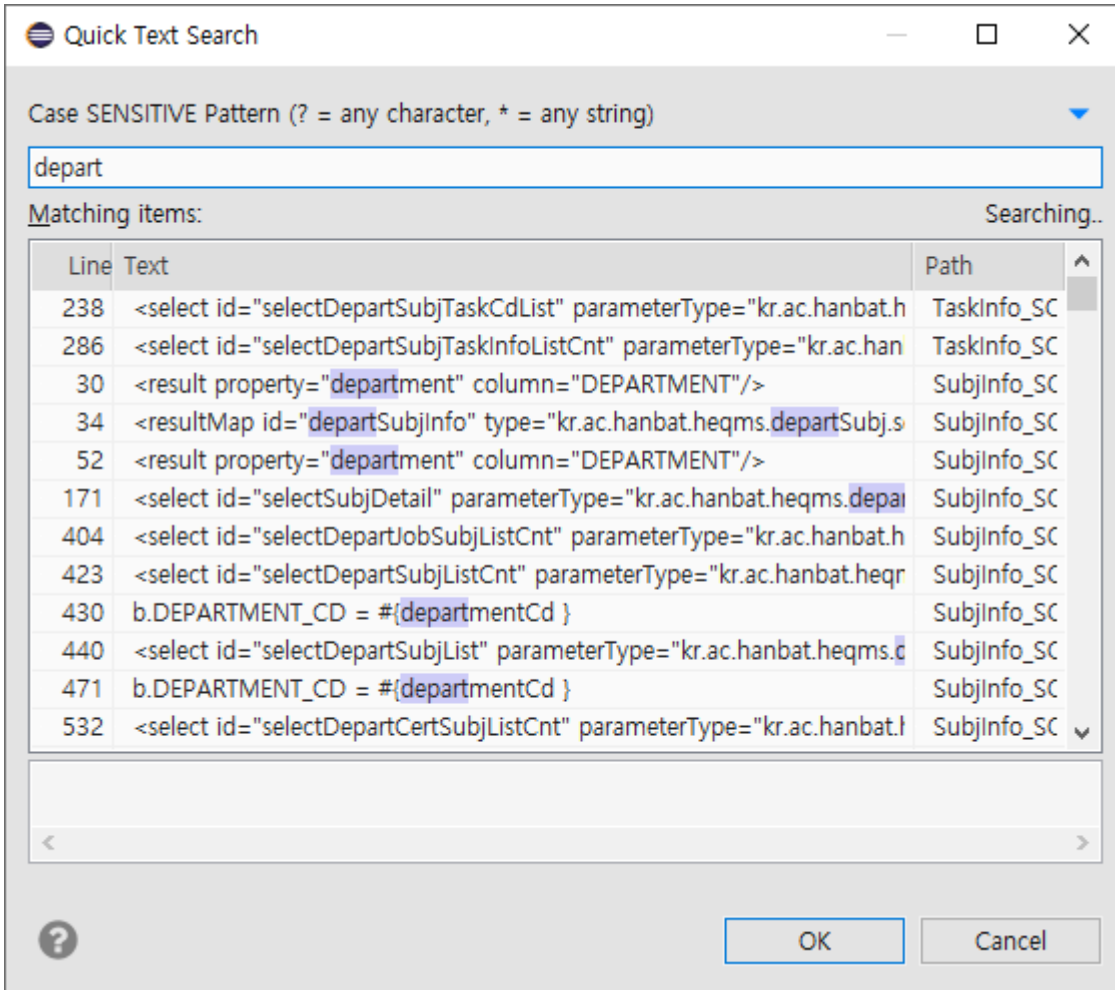

Quick Text Search 가

4. Quick Search Ctrl + Shift + L , Eclipse ' (Show Key Assist)'

5. Window > Preferences > Keys
—'type filter text' 'Show Key Assist'
—'Binding' 'Ctrl + Alt + Shift + L' , Apply and Close

1. Ctrl + H : 'File Search' 'Search' Dialog
2. Ctrl + Shift + L : 'Quick Text Search' Dialog
3. Ctrl + Alt + Shift + L : (Show Key Assist)
  1. , Ctrl + Alt + Shift + L 'Window > Preferences > General > Keys' Dialog
4. Ctrl + Shift + R : 'Open Resource' Dialog !
5. Ctrl + Shift + T : 'Open Type' Dialog

Starting a Quick Text Search